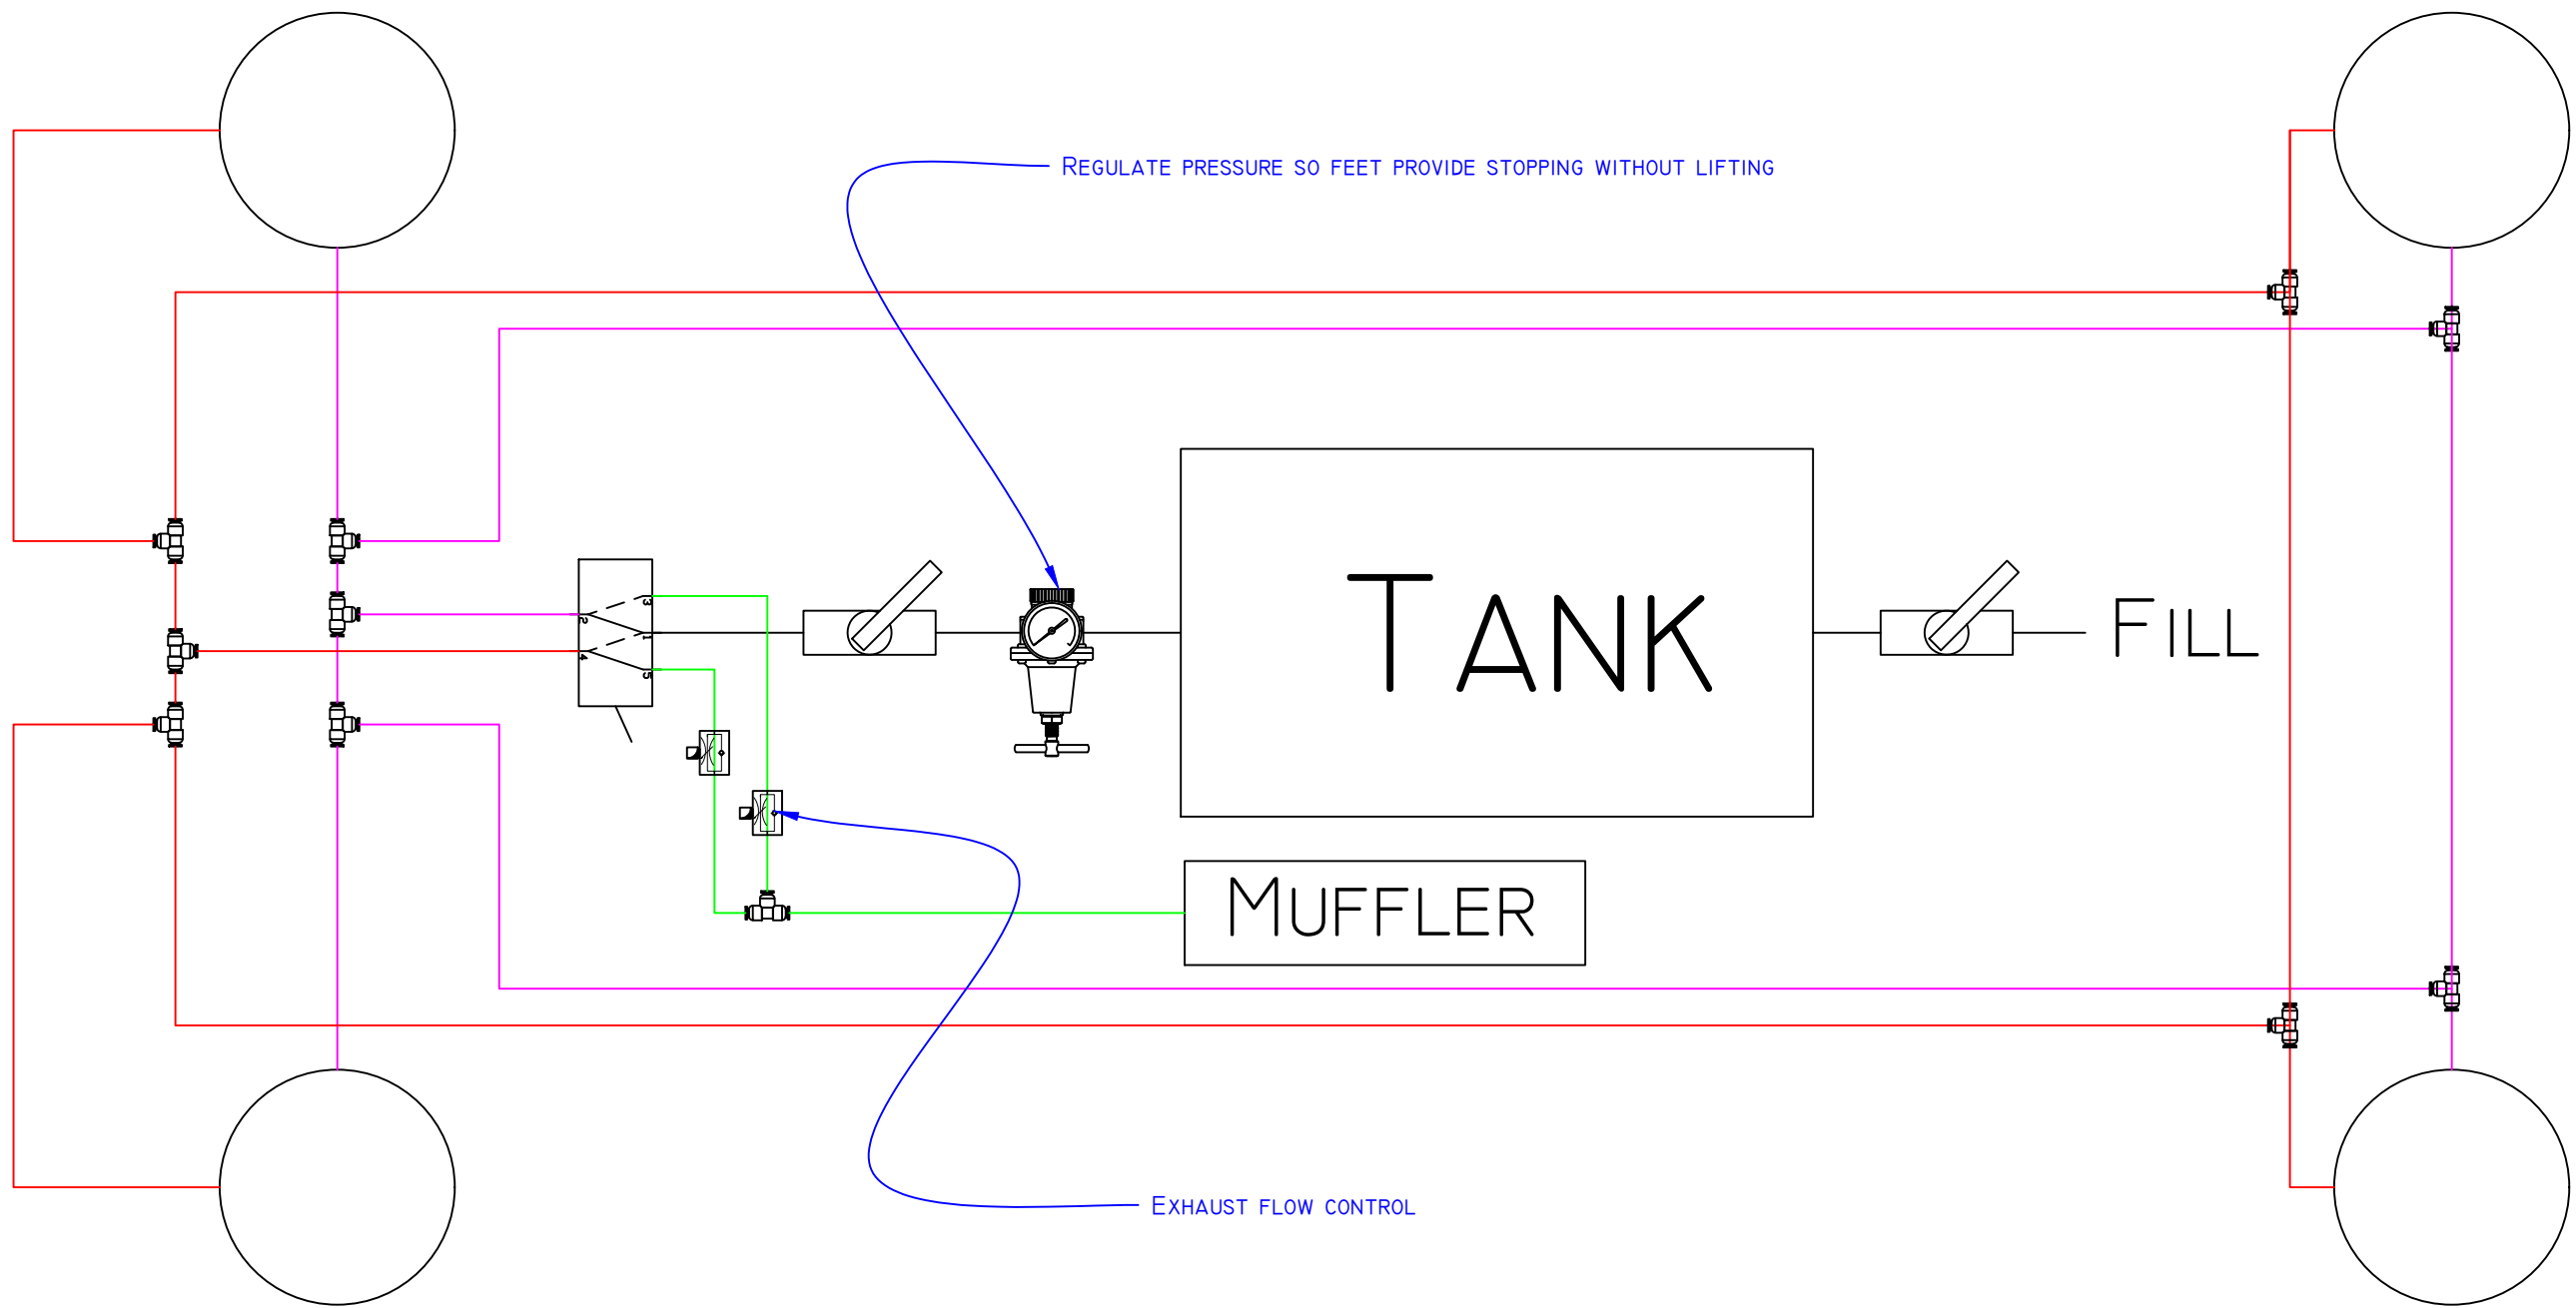

South Coast Repertory
Air Feet

SCR

DATE:
9/27/2016
SCALE:
3" = 1'
SHEET:
001

South Coast Repertory

Air Feet

SCR

DATE:
9/27/2016

SCALE:
1" = 1'