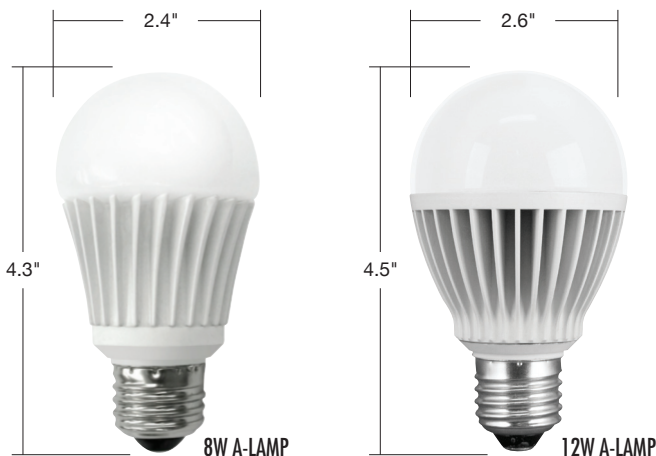

**LED Dimmable A-Lamps**

25,000 Hours average rated life, 120Volts

**Applications:**

Ideal for dimmable A-lamp applications.

- + General Lighting
- + Chandeliers
- + Ceiling Fans
- + Wall Sconces

**Features and Benefits**

- Smooth, uniform dimming from 100% to 5%.
- Energy Efficient: Up to 80% less energy than standard incandescent.
- Exceeds all industry performance requirements for non-standard lamps.
- Long life: 25,000 hours (lasts at least 15 times longer than alternative)
- Very Durable: Solid state lighting technology significantly reduces lighting service & maintenance due to robust lighting design.
- Excellent Color consistency and high color rendering (CRI).

**Specifications**

Input Line Voltage:	120 VAC
Input Power	8W/12W
Input Line Frequency	50/60HZ
Lamp Life (Rated)	25,000 hrs
Minimum Starting Temp	-20°C
Maximum Operating Temp	40°C

Warranties and Certifications:	Item #	Description	Voltage	Wattage	Lumens	LPW	M.O.L. (inches)	Diameter (inches)	CCT	CRI	Case Quantity	STK/MTO	
 <b>5 YEAR WARRANTY</b> based on 12 hours use per day	<b>8W A19 Snow Cone</b>												
	LED8E26A1927K	LED 8W A-LAMP – 2700K	120	8	450	56.3	4.3	2.4	2700	85	12	STK	
	LED8E26A1930K	LED 8W A-LAMP – 3000K	120	8	450	56.3	4.3	2.4	3000	85	12	STK	
	LED8E26A1941K	LED 8W A-LAMP – 4100K	120	8	477	59.6	4.3	2.4	4100	80	12	STK	
	LED8E26A1950K	LED 8W A-LAMP – 5000K	120	8	500	62.5	4.3	2.4	5000	80	12	STK	
	<b>12W A19 Snow Cone</b>												
	LED12E26A1927K	LED 12W A-LAMP – 2700K	120	12	800	64.5	4.5	2.6	2700	85	12	STK	
	LED12E26A1930K	LED 12W A-LAMP – 3000K	120	12	800	64.5	4.5	2.6	3000	85	12	STK	
	LED12E26A1941K	LED 12W A-LAMP – 4100K	120	12	848	68.4	4.5	2.6	4100	80	12	STK	
	LED12E26A1950K	LED 12W A-LAMP – 5000K	120	12	896	72.3	4.5	2.6	5000	80	12	STK	